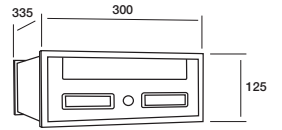

- UV
- Poliester
- Al
- 1,5
- x2